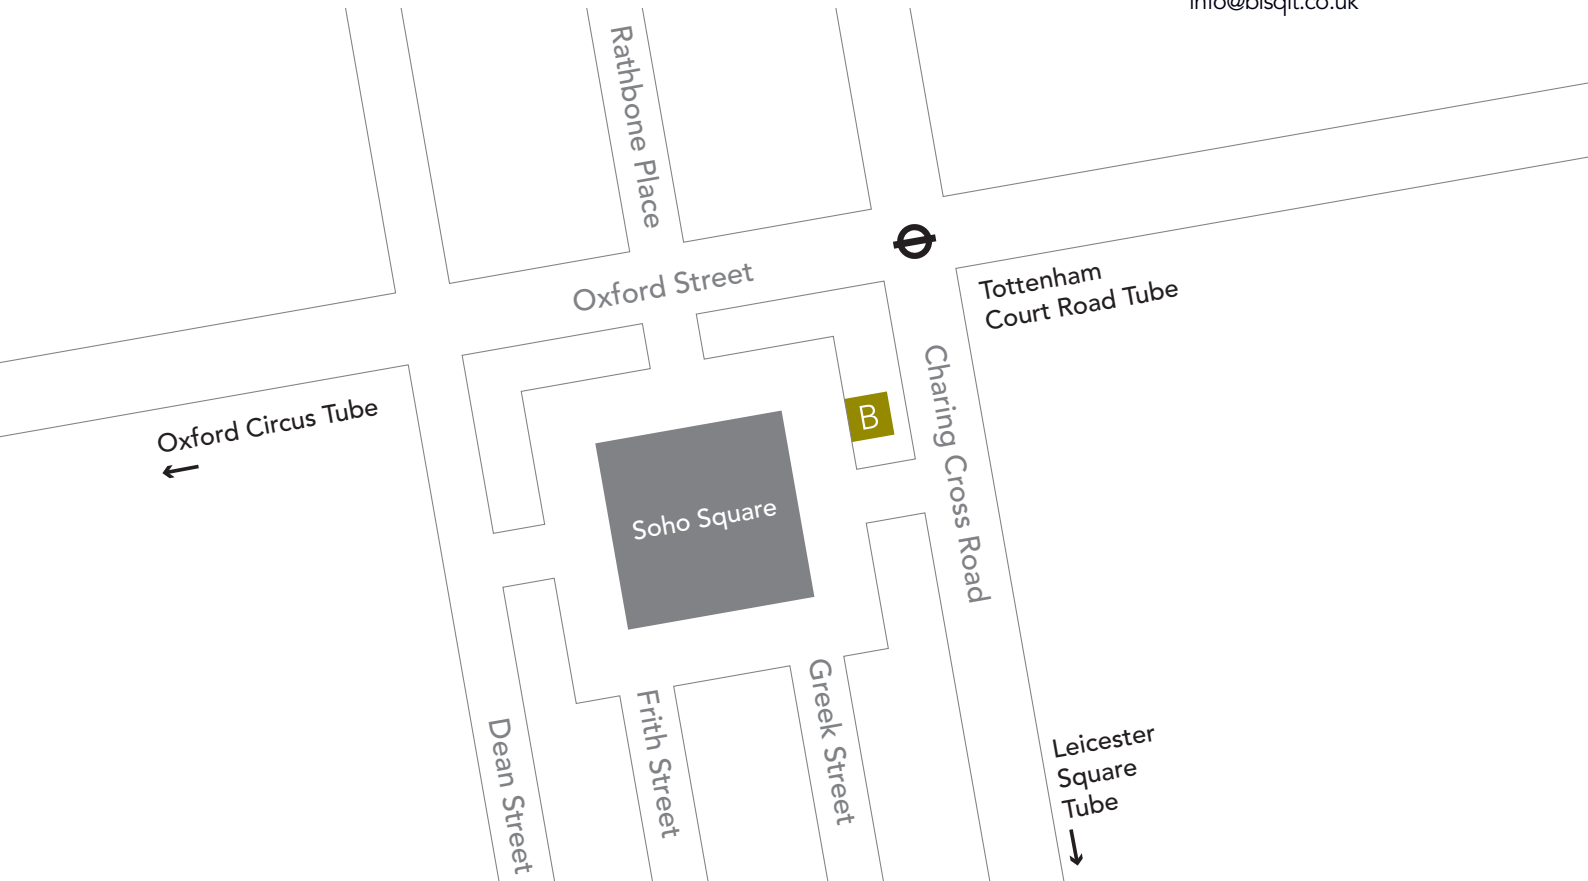

# How to find us

Bisqit  
20 Soho Square  
London W1A 1PR  
United Kingdom  
bisqit.co.uk

T +44 (0)20 7413 3739  
F +44 (0)20 7413 3738  
info@bisqit.co.uk

You'll find us up on the lofty seventh floor at number 20 Soho Square, in the midst of the UK's largest collection of Pret a Mangers, media-land luvvies and snaking queues of emo-kids waiting to get into the Astoria.

Nearest tube is Tottenham Court Road (be green, don't drive—you'll never find a space).